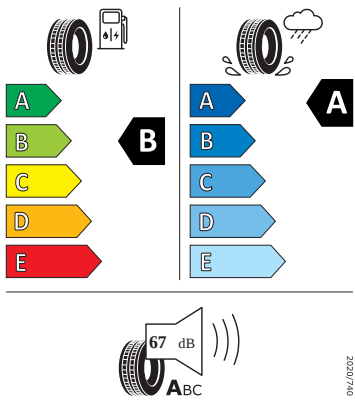

2020/740

- Bridgestone 235/45 R18

Bridgestone

24625

235/45 R18 94 W

C1

2020/740